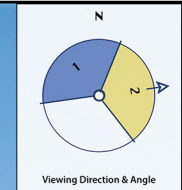

Photomontage